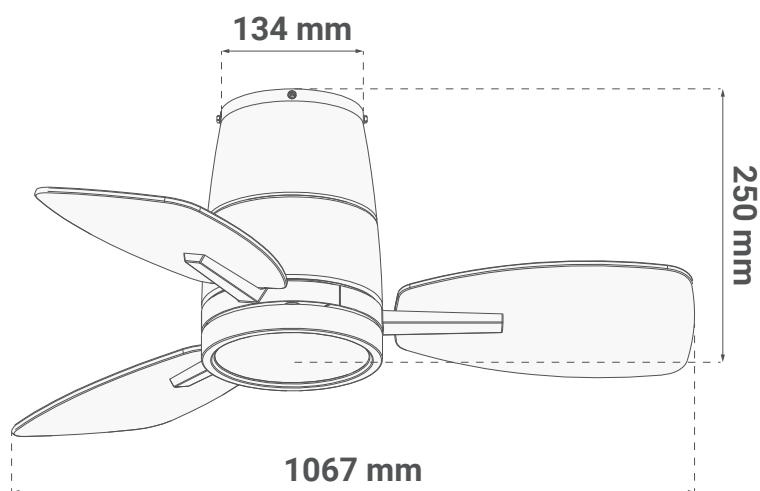

## Dimensions

- Product dimensions 1067 x 250 mm
- Installation part dimensions Ø 134 mm
- Fan size 42"