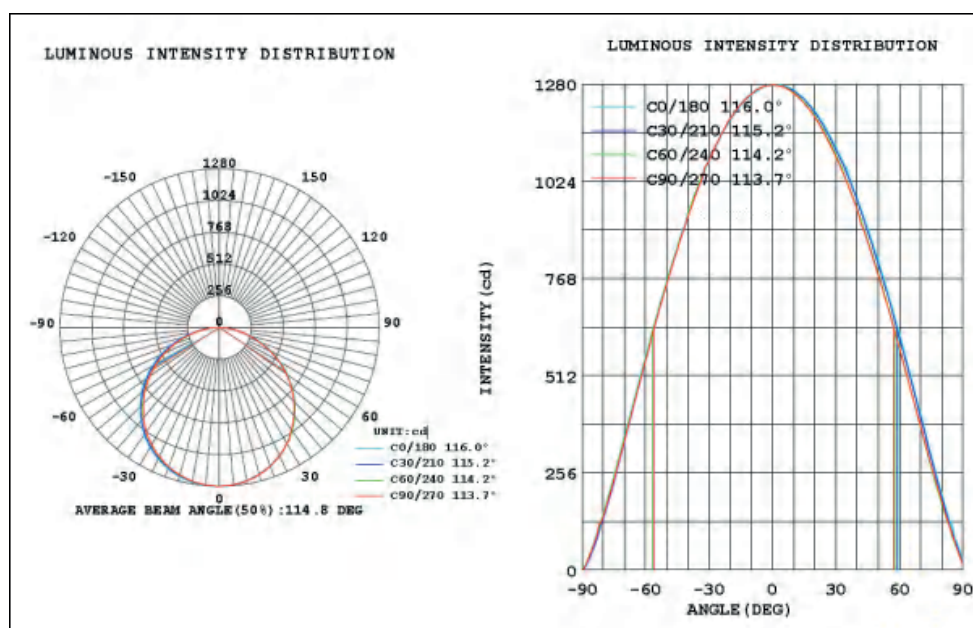

Fotometrija