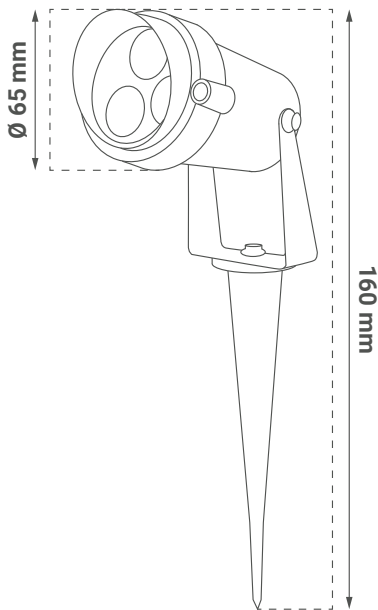

Electrical specifications

- | | |
|---------------------|----------------------------|
| • Power consumption | 3 W |
| • Voltage | AC 85 - 265 V / 50 - 60 Hz |
| • Dimmable | No |

Lightning

- | | |
|----------------------------|----------------------|
| • FLUX | 360 lm |
| • Luminous efficiency | 120 lm / W |
| • Color of the light | Warm white |
| • CCT | 3000 K |
| • Color Render Index (CRI) | < 80 |
| • Beam angle | 30° |
| • Life span | 30 000 working hours |

Dimensions

- Product dimensions $\varnothing 65 \times 160 \text{ mm}$

Logistic information

- Net weight 0,240 kg
- Gross weight 0,280 kg
- Package dimensions 70 x 80 x 160 mm
- Transport package 50 pieces